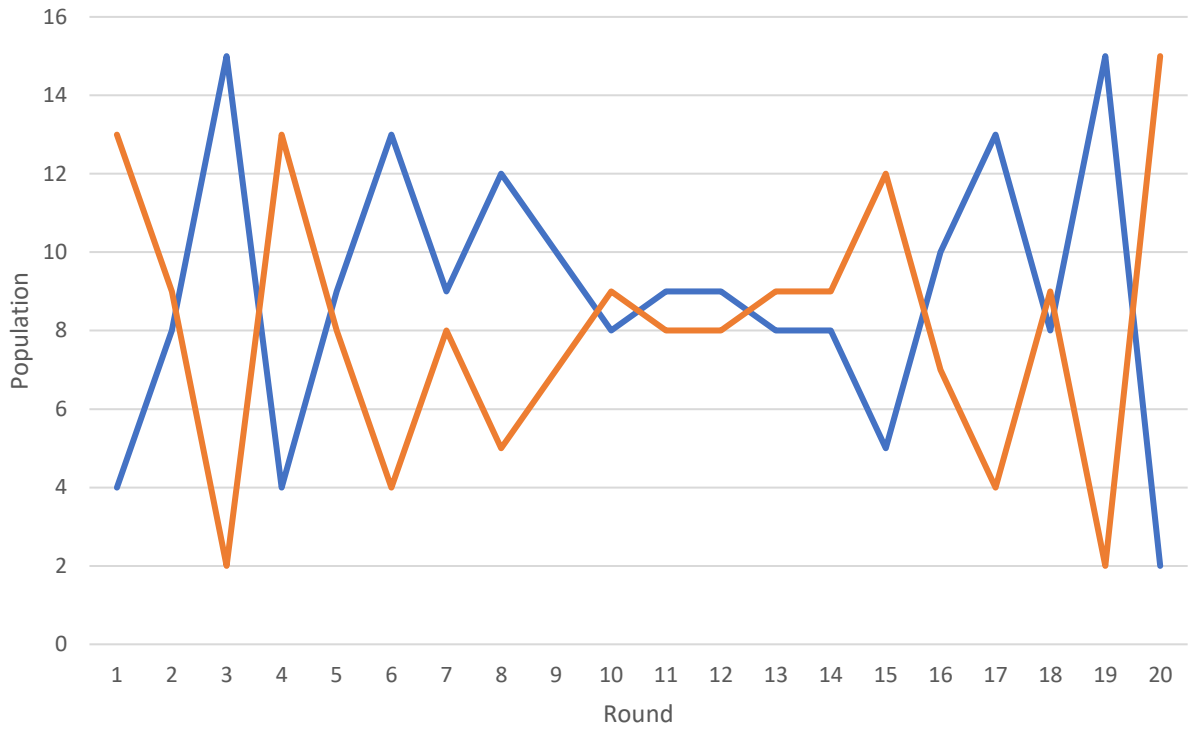

OH DEER FINAL RESULTS

Oh Deer

Round	Deer	Resources
1	4	13
2	8	9
3	15	2
4	4	13
5	9	8
6	13	4
7	9	8
8	12	5
9	10	7
10	8	9
11	9	8
12	9	8
13	8	9
14	8	9
15	5	12
16	10	7
17	13	4
18	8	9
19	15	2
20	2	15

Oh Deer With Wolves

Round	Deer	Wolves	Resources
1	3	1	13
2	4	2	11
3	6	2	9
4	7	4	6
5	9	5	3
6	4	9	4
7	1	7	9
8	3	4	10
9	7	2	8
10	10	5	2
11	9	7	1
12	4	9	4
13	3	6	8
14	2	5	10
15	6	3	8
16	8	5	4
17	9	6	2
18	6	8	3
19	4	6	7
20	2	5	10

Oh Deer With Invasive Species

Round	Deer	Invasive Species	Resources
1	3	0	14
2	5	1	11
3	7	2	8
4	5	4	5
5	4	8	5
6	0	17	0

Oh Deer

— Deer — Resources