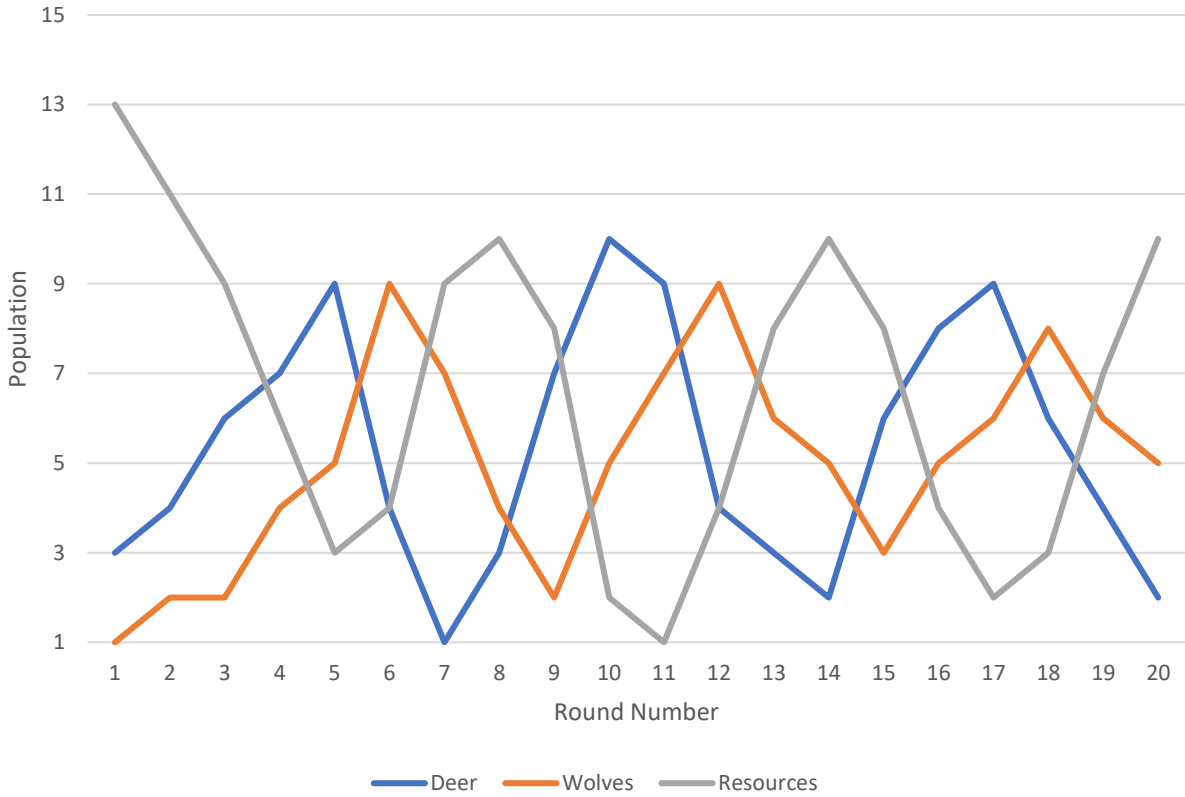

Round	Deer	Wolves	Resources
1	3	1	13
2	4	2	11
3	6	2	9
4	7	4	6
5	9	5	3
6	4	9	4
7	1	7	9
8	3	4	10
9	7	2	8
10	10	5	2
11	9	7	1
12	4	9	4
13	3	6	8
14	2	5	10
15	6	3	8
16	8	5	4
17	9	6	2
18	6	8	3
19	4	6	7
20	2	5	10

Oh Deer With Invasive Species

Round	Deer	Invasive Species	Resources
1	3	0	14
2	5	1	11
3	7	2	8
4	5	4	5
5	4	8	5
6	0	17	0

Oh Deer

— Deer — Resources

Oh Deer Wolves

Oh Deer Invasive Species